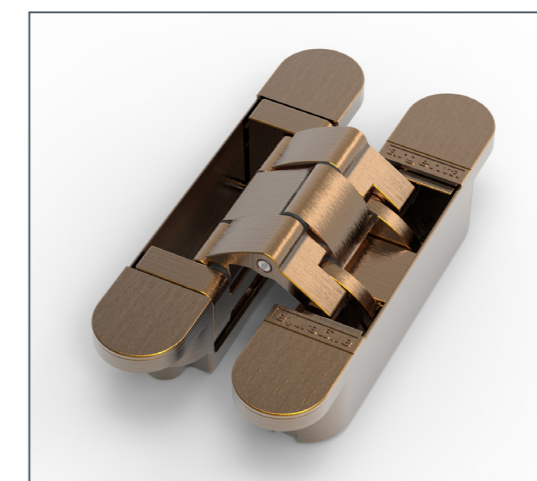

Klassiek bronz | Bronze classique
Klassische Bronze | Classic bronze