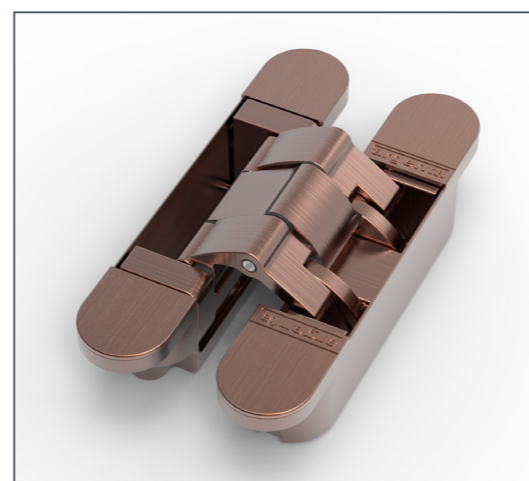

Bronz | Bronze
Bronze | Bronze