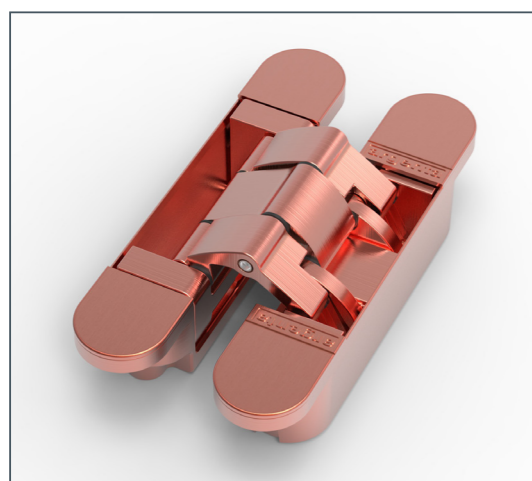

Koper | Cuivre
Kupfer | Copper