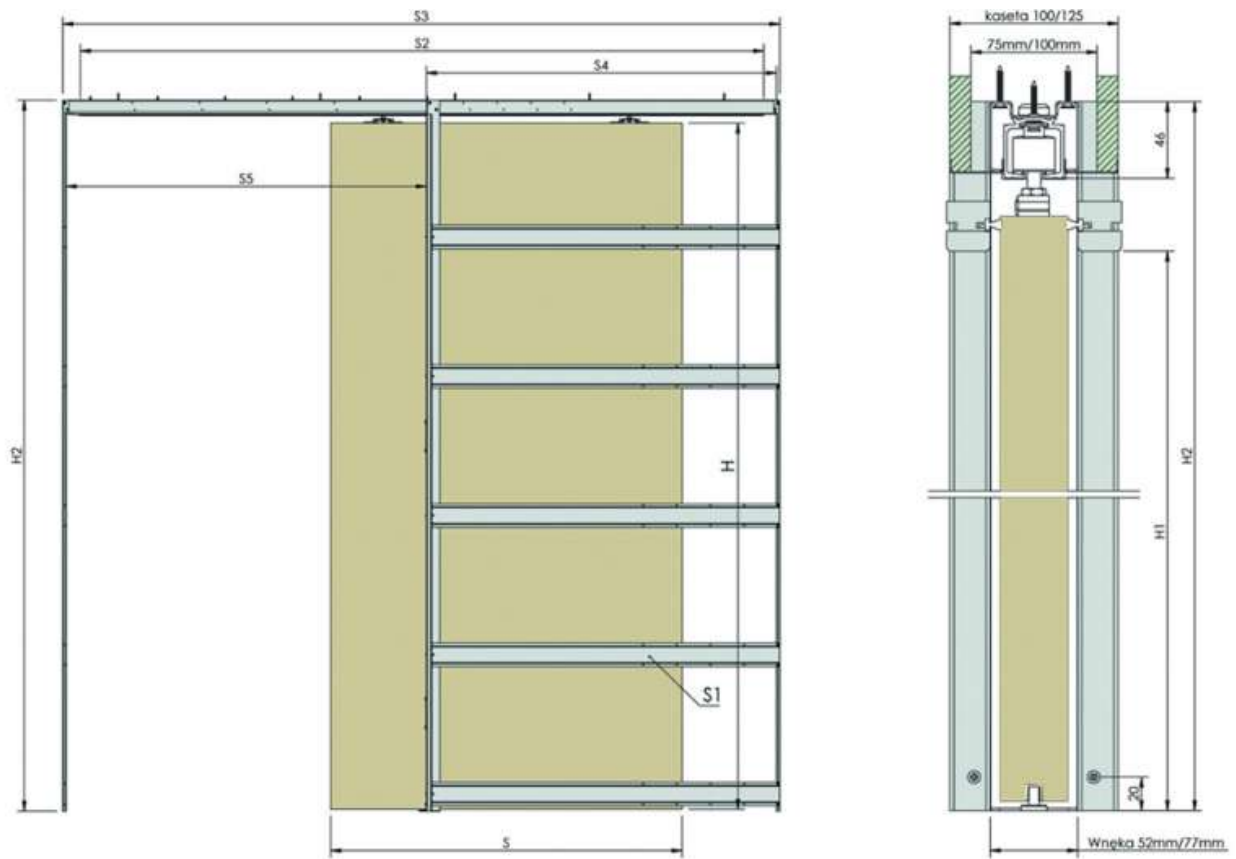

GARNITURE POUR PORTE À GALANDAGE STARK

LAGUNA

<http://www.qama.fr/garniture-pour-porte-a-galandage-stark-p60816>

Tel : 02 43 13 49 49

Fax : 02 43 30 26 16

www.qama.fr